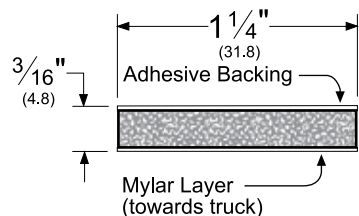

Product #	Color	Thickness (T)	Width (W)	Length
P490	Gray	1/8"	3/8"	10'
P491	Gray	1/4"	3/8"	10'
P493	Gray	1/4"	1/2"	10'
P497	Gray	1/4"	3/4"	10'

Foam, Neoprene and Vinyl Tape

Closed Cell Sponge Neoprene Tape

Product #	Color	Thickness (T)	Width (W)	Length
P380	Black	3/16"	3/8"	10'
P381	Black	5/16"	3/8"	10'
P384	Black	7/16"	3/4"	10'
P387	Black	3/16"	3/4"	10'
P388	Black	5/16"	1/2"	10'
P484	Black	7/16"	3/8"	10'

SUGGESTED INSTALLATION

Closed Cell Sponge Neoprene Tape installed as car door weatherstrip.

Closed Cell Sponge Vinyl Camper Tape

- Mylar-backed tape cushions between camper and truck.

Product #	Color	Thickness (T)	Width (W)	Length
P480	Gray	3/16"	1-1/4"	30'