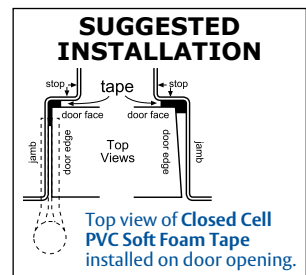

Closed Cell Soft PVC Foam Tape

- Flexible, conformable, and softly compressible self-adhesive weatherstrip.
- Highly resilient: Resists ultraviolet, oxygen and moisture degradation.
- Seals against air and water, around doors and windows.

Product #	Color	Thickness (T)	Width (W)	Length
P240	Gray	1/8"	1/4"	17'
P241	Gray	3/16"	3/8"	17'
P241-30	Gray	3/16"	3/8"	30'
P242	Gray	1/4"	3/8"	17'
P243	Gray	3/8"	3/8"	17'
P244	Gray	3/8"	3/4"	17'