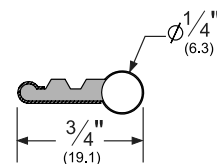

■ Hemmed Vinyl and Garage Weatherstrip

Hemmed Vinyl Weatherstrip

Product #	Material	Thickness	Width	Length
301AV	Vinyl	1/8"	3/4"	17'

- Vinyl (V) bulb weatherstrip, retained in flexible aluminum (A).
- Nail to door stops and window stops to block drafts and air infiltration. Nails included.
- Fills gaps up to 1/4".